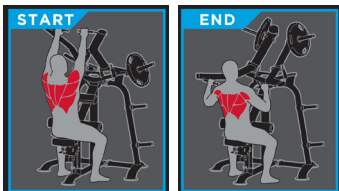

LAT PULLDOWN PLS-0300

Accessible to all levels of users in your facility, the Palladium Series Plate Loaded line combines modern styling and heavy-duty commercial construction with easy entry/exit designs and precision biomechanics. The Palladium Series Plate Loaded line provides the innovation, durability and aesthetic you've come to expect from TRUE.

FEATURES

- Unilateral arms diverge to maximize articulation of the shoulder and allow for a complete range of motion
- 4-position thigh pad fits wide range of users
- 6-position seat uses gas cylinder assist for stable, friction-free adjustments

USER AMENITIES

- (4) Weight Storage Posts
- Height Adjustment Guide
- Instruction Placard illustrates proper START and END positions

ADJUSTMENT GUIDE		
HEIGHT	METRIC	SEAT
5'	152cm	1
5' 4"	163cm	2
5' 7"	170cm	3
5' 10"	178cm	4
6' +	183cm +	5-6