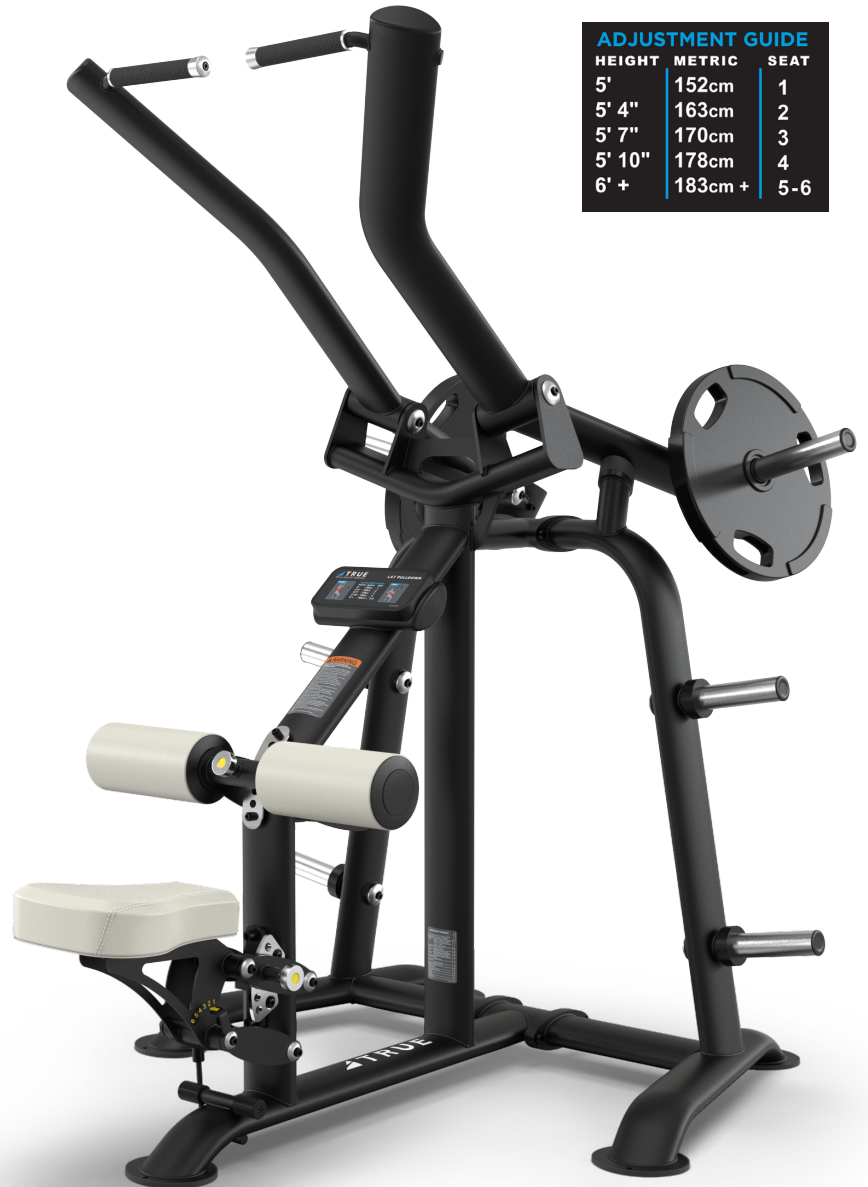

LAT PULLDOWN PLS-0300

Accessible to all levels of users in your facility, the Palladium Series Plate Loaded line combines modern styling and heavy-duty commercial construction with easy entry/exit designs and precision biomechanics. The Palladium Series Plate Loaded line provides the innovation, durability and aesthetic you've come to expect from TRUE.

FEATURES

- Unilateral arms diverge to maximize articulation of the shoulder and allow for a complete range of motion
- 4-position thigh pad fits wide range of users
- 6-position seat uses gas cylinder assist for stable, friction-free adjustments

USER AMENITIES

- (4) Weight Storage Posts
- Height Adjustment Guide
- Instruction Placard illustrates proper START and END positions

ADJUSTMENT GUIDE		
HEIGHT	METRIC	SEAT
5'	152cm	1
5' 4"	163cm	2
5' 7"	170cm	3
5' 10"	178cm	4
6' +	183cm +	5-6

SPECIFICATIONS

DIMENSIONS (L x W x H)
70" x 55" x 79" / 177cm x 140cm x 200cm

COLOR OPTIONS

Frame comes standard with matte black powder coat finish.
Custom frame and upholstery options available.