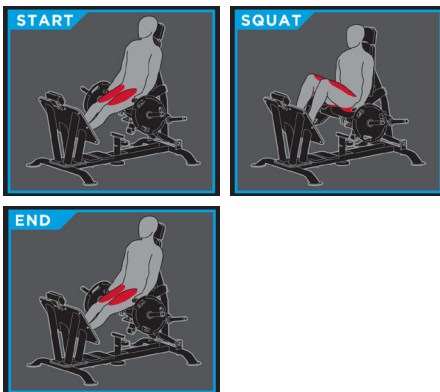

# HACK SQUAT PLS-1000

Accessible to all levels of users in your facility, the Palladium Series Plate Loaded line combines modern styling and heavy-duty commercial construction with easy entry/exit designs and precision biomechanics. The Palladium Series Plate Loaded line provides the innovation, durability and aesthetic you've come to expect from TRUE.

## FEATURES

- Back pad offloads weight against hips rather than spine and provides support throughout range of motion
- Low profile and easy entry/exit design features oversized foot platform with non-skid surface for exercise variation
- 4-position adjustable safety stop allows users to set range of motion best suited to their individual needs

## USER AMENITIES

- (4) Weight Storage Posts
- Instruction Placard illustrates proper START, SQUAT and END positions

## SPECIFICATIONS

DIMENSIONS (L x W x H)  
76" x 71" x 49" / 193cm x 179cm x 125cm

COLOR OPTIONS  
Frame comes standard with matte black powder coat finish.  
Custom frame and upholstery options available.