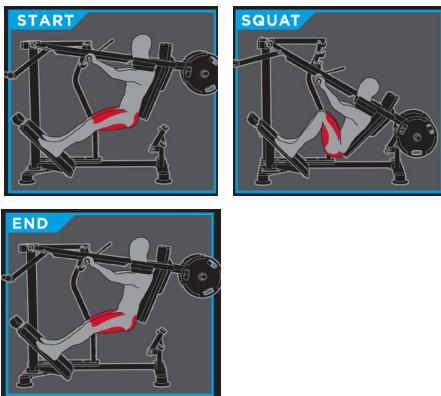

PENDULUM SQUAT PLS-1400

Accessible to all levels of users in your facility, the Palladium Series Plate Loaded line combines modern styling and heavy-duty commercial construction with easy entry/exit designs and precision biomechanics. The Palladium Series Plate Loaded line provides the innovation, durability and aesthetic you've come to expect from TRUE.

FEATURES

- Unique pendulum style movement allows the user to achieve complete range of motion while maintaining proper knee to ankle position
- Weight plates are back loaded to add resistance and front loaded to reduce resistance
- Oversized foot platform with non-skid surface allows for variety of foot positions and accommodates wide range of users

USER AMENITIES

- Instruction Placard illustrates proper START and END positions

SPECIFICATIONS

DIMENSIONS (L x W x H)
89" x 41" x 60" / 225cm x 103cm x 152cm

COLOR OPTIONS
Frame comes standard with matte black powder coat finish.
Custom frame and upholstery options available.